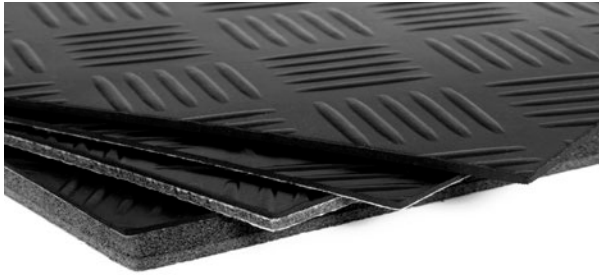

Checker Matting

Application

Rubber mat with a classic checkered pattern for the floor of vehicles and working machines, among others.

Flammability

Self extinguishing according to FMVSS 302.

Product information

Heat and sound insulation layers may be added using lamination techniques.

Also available with a self-adhesive surface.

The product is resistant to diluted acids and alkalis as well as mechanical wear.

Colour Black

Thickness 3 and 5 mm

Weight 3.7 kg/m² (3 mm)

Sound reduction 16 dB (3 mm, ISO 140-8)

Maximum width 1,400 mm

Maximum length 20 m

Delivery In rolls, sheets or cut to form pieces.

Durable and versatile floor covering for various applications.